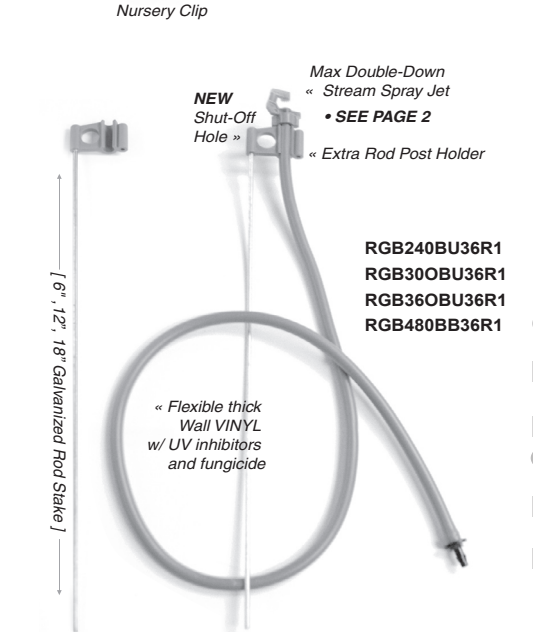

Nursery Groove Pot Spray Stakes 90° Downward Spray

Part No.	Color	GPH @ 20 PSI	List Price	Box Qty.	Box Wt.
MSWNGST	Brown	6.6	\$.33	500	12lbs.

All NEW! Groove Stake

January 1, 2008

6" Nursery Elbow Stakes PATENT PENDING

Part No.	Color	Description	List Price	Bag Qty.	Bag Wt.
MSBELB	Black	6" Elbow Stake	\$.51	25	.80lbs.
MSOELB	Orange	6" Elbow Stake	\$.56	25	.80lbs.
AYK240BB36D	Black	6" Elbow Stake Assembly 24" Black Vinyl, .195" Barb, Collar, with Black Max Cone Jet	\$1.71		
AQB240BU36D	Orange	6" Elbow Stake Assembly 24" Blue Vinyl, .195" Barb, Collar, with Blue Max Cone Jet	\$1.78		