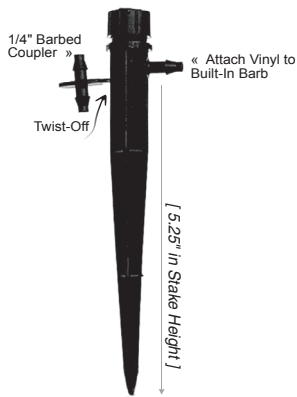

Drippers, P.C. Drippers, & Adjustable Drippers 0-10 GPH

Part No.	Description	List Price	Bag Qty.
MBD5DR	1/2 GPH Dripper (2L)	$0.57	100
MBD1DR	1 GPH Dripper (4L)	$0.57	100
MBD2DR	2 GPH Dripper (8L)	$0.57	100
MBD5PC	1/2 GPH P.C. Dripper (2LPC)	$0.84	100
MBD1PC	1 GPH P.C. Dripper (4LPC)	$0.84	100
MBDADRB	Adjustable Dripper - Shrubler w/ .160 Barbed Inlet	$0.84	100
MBDADRT	Adjustable Dripper - Shrubler w/ 10-13" Threaded Inlet	$0.84	100
MBDAST	5.25" Adjustable Dripper - Shrubler Stake w/ Barb x Barb Adapter	$1.05	100

To adjust the spray, turn the dial on the stake clockwise or counterclockwise. You can adjust the flow from 0 gph to 10 gph.