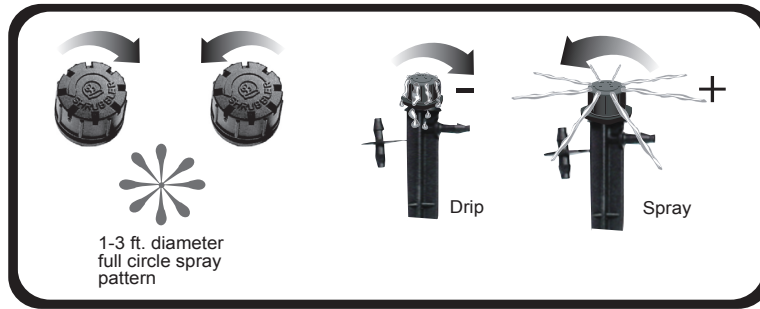

Maxijet

January 1, 2008

Drippers, P.C. Drippers, & Adjustable Drippers 0-10 GPH

Part No.	Description	List Price	Bag Qty.
MBD5DR	1/2 GPH Dripper (2L)	\$0.57	100
MBD1DR	1 GPH Dripper (4L)	\$0.57	100
MBD2DR	2 GPH Dripper (8L)	\$0.57	100
MBD5PC	1/2 GPH P.C. Dripper (2LPC)	\$0.84	100
MBD1PC	1 GPH P.C. Dripper (4LPC)	\$0.84	100
MBDADRB	Adjustable Dripper - Shrubler w/ .160 Barbed Inlet	\$0.84	100
MBDADRT	Adjustable Dripper - Shrubler w/ 10-13" Threaded Inlet	\$0.84	100
MBDAST	5.25" Adjustable Dripper - Shrubler Stake w/ Barb x Barb Adapter	\$1.05	100

To adjust the spray, turn the dial on the stake clockwise or counterclockwise. You can adjust the flow from 0 gph to 10 gph.

Pressure Regulators

Part No.	Description	List Price
MMB06P	6 PSI Regulator with 3/4" Pipe Threads	\$16.00
MMB10P	10 PSI Regulator with 3/4" Pipe Threads	\$16.00
MMB15P	15 PSI Regulator with 3/4" Pipe Threads	\$16.00
MMB20P	20 PSI Regulator with 3/4" Pipe Threads	\$16.00
MMB25P	25 PSI Regulator with 3/4" Pipe Threads	\$16.00
MMB30P	30 PSI Regulator with 3/4" Pipe Threads	\$16.00