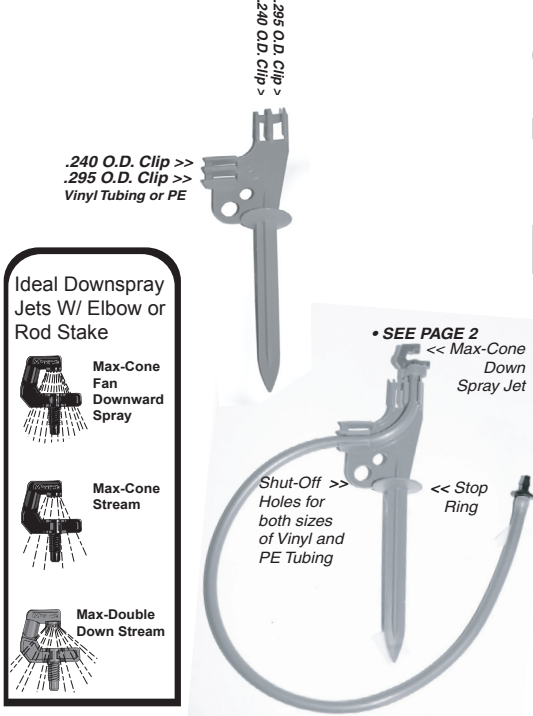

Nursery Threaded Pot Stake® Assemblies

Description	List Price
PEBP24-C 7" Blue Pot Stake, 24" Blue Pot Stake Vinyl, .180" Small Barb	\$0.8866
PEBP36-C 7" Blue Pot Stake, 36" Blue Pot Stake Vinyl, .180" Small Barb	\$1.0342
PEBP48-C 7" Blue Pot Stake, 48" Blue Pot Stake Vinyl, .180" Small Barb	\$1.1818
PZBP24-C 7" Black Pot Stake, 24" Blue Pot Stake Vinyl, .180" Small Barb	\$0.8866
PZBP36-C 7" Black Pot Stake, 36" Blue Pot Stake Vinyl, .180" Small Barb	\$1.0342
PZBP48-C 7" Black Pot Stake, 48" Blue Pot Stake Vinyl, .180" Small Barb	\$1.1818

Nursery Groove Pot Spray Stakes 90° Downward Spray

Part No.	Color	GPH @ 20 PSI	List Price	Box Qty.	Box Wt.
MSWNGST	Brown	6.6	\$.33	500	12lbs.

All NEW! Groove Stake

January 1, 2008

6" Nursery Elbow Stakes PATENT PENDING