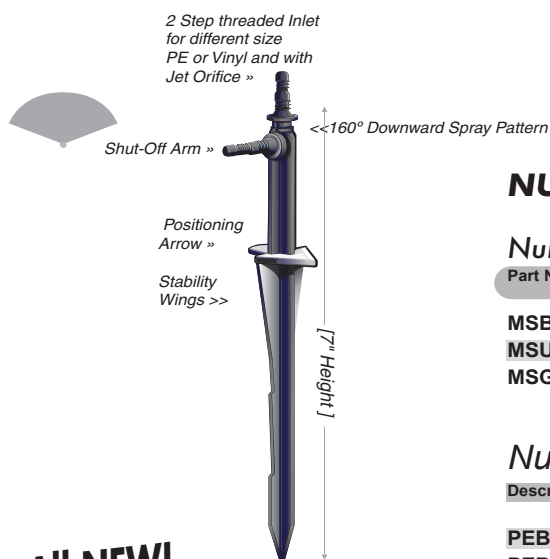

NURSERY POT STAKE'S® & VINYL

Small Vinyl Tubing for Pot Stakes .140 ID x .240 Flexible Vinyl

Part No.	Description	List Price	Box Qty.
MVU1000P	1000', Blue, Vinyl .140" I.D. x .240" O.D.	$147.60	21lbs.
MVB1000P	1000', Black, Vinyl .140" I.D. x .240" O.D.	$147.60	21lbs.

(For use with our Threaded Pot Stakes and Small .180" Barb x Barb Adapters)

NURSERY POT STAKES®

Nursery Threaded Pot Spray Stakes (patent # 7004403)

Part No.	Color	Orifice Size	GPH @ 20 PSI	List Price	Box Qty.	Box Wt.
MSBNPST	Black	.03"	6.4	$.33	500	12lbs.
MSUNPST	Blue	.04"	10.5	$.33		
MSGNPST	Green	.05"	16.0	$.33		

Nursery Threaded Pot Stake® Assemblies

Description	List Price
PEBP24-C 7" Blue Pot Stake, 24" Blue Pot Stake Vinyl, .180" Small Barb	$0.8866
PEBP36-C 7" Blue Pot Stake, 36" Blue Pot Stake Vinyl, .180" Small Barb	$1.0342
PEBP48-C 7" Blue Pot Stake, 48" Blue Pot Stake Vinyl, .180" Small Barb	$1.1818
PZBP24-C 7" Black Pot Stake, 24" Blue Pot Stake Vinyl, .180" Small Barb	$0.8866
PZBP36-C 7" Black Pot Stake, 36" Blue Pot Stake Vinyl, .180" Small Barb	$1.0342
PZBP48-C 7" Black Pot Stake, 48" Blue Pot Stake Vinyl, .180" Small Barb	$1.1818

Nursery Groove Pot Spray Stakes (patent # 7004403)

Part No.	Color	GPH @ 20 PSI	List Price	Box Qty.	Box Wt.
MSONGST	Rust	4.2	$.33	500	12lbs.
MSLNGST	Lime Green	6.6	$.33		
MSGNGST	Green	11.4	$.33		
MSBNGST	Black	15.0	$.33		

Nursery Groove Pot Spray Stakes 90° Downward Spray

Part No.	Color	GPH @ 20 PSI	List Price	Box Qty.	Box Wt.
MSWNGST	Brown	6.6	$.33	500	12lbs.

All NEW! Groove Stake

January 1, 2008