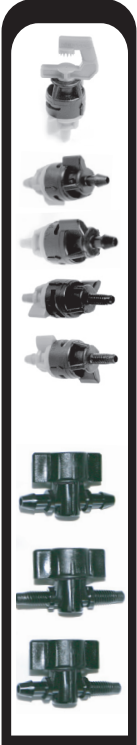

ACCESSORIES MAX-FLOW™ CONTROLLERS, DRIPPERS, TOOLS

Max-Flow™ P.C. Flow Controllers

Part No.	Description	Bag Qty.	Bag Wt.	List Price
MCTSMB	.180 Barb x Stem **Jet not included	100	1.15	$2.01
MCTSMT	10-32" Quick Triple-Lead (QTL) Thread x Stem **Jet not included			$2.01
MCTBxB	Inlet .180 Barb x Outlet .180 Barb	S-Silver	5.3 GPH	$1.84
MCTTxB	Inlet 10-32" QTL Thread x Outlet .180 Barb	O-Orange	7.8 GPH	$1.84
MCTTxB	Inlet 10-32" QTL Thread x Outlet .180 Barb	B-Blue	10.5 GPH	$1.84
MCTTxB	Inlet 10-32" QTL Thread x Outlet 10-32" QTLT	G-Green	14.7 GPH	$1.84
MCTBXT	Inlet .180 Barb x Outlet 10-32" QTL Thread	Y-Yellow	19.7 GPH	
		R-Red	22.1 GPH	
		W-White	35.0 GPH	

Add letter to end of Part No. to designate color - flow rate:

Maxijet Mister Valves™ On / Off "Adjust Water Flow"

Part No.	Color	Description	List Price	Bag Qty.	Bag Wt.
MJBBMV9		.180 Barb x .180 Barb (barb x barb)	$0.75	100	.53lbs.
MJBTMV		10-32" Thread x 10-32" Thread (thread x thread)	$0.75	100	.53lbs.
MJBBTV9		.180 Barb x 10-32" Thread (barb x thread)	$0.75	100	.53lbs.

Large and Small Tools

Part No.	Description	List Price	Bag Qty.	Bag Wt.
AKULGAA	Large Ag Metal Tip Punch (Holes for .190 Barbs)	$10.00	20	1.90lbs
AKOSMAPROS	Small Orange AG/Pro Punch (.160-.170 Barbs)	$10.00	20	1.90lbs
Small Metal Tip and Hex Wrench on one end to use with Maxijet Jets				
MKOSPT	Small Plastic Tip Punch Tool (Holes for .160 & .180 Barbs) (Retail home-owner punch-tool)	$3.68		
MKUDEF	Deflector Tool (Used to snap Deflectors on and off of Bases)	$7.89	25	1.48lbs
MKZLRGT	Large Replacement Punch Tip (Holes for .190 adapter)	$5.00		
MKZSMLT	Small Replacement Punch Tip (Holes for .160 & .180 barb)	$5.00		
AKC3CLTQ	Cleaning Tool for Jets' Orifices	$1.89		

Maxijet

January 1, 2008