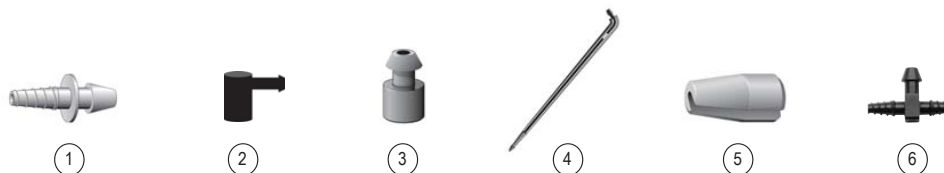

Item Number	Model Number	Nominal Flow (GPH)	Bag Quantity	Price Per Bag	Price Per 1,000
21020-001333	WPC5-250	0.5	250	107.50	430.00

NOTE: Drinker Sold in Bag Quantities ONLY

NOTES:

The nominal flow rate in liters per hour is indicated on the cap: 2, 3, 4 and 8.
The barbed outlet fits Super Flex UV White™ PE Tubing 15FPEW53.

January 1, 2008

COMPONENTS

Dripper and Spray Stake Assembly Components

Key	Item Number	Model Number	Description	Bag Qty	Price Bag	Price Each
1	32500-001125	1109006-B	5mm Insert Connector - Barb x Threaded	250	32.50	0.13
2	32000-002525	11002520-B	5mm Elbow	50	4.50	0.09
3	32000-002030	11WPCON-B	3mm Flex Tube Adapter (for nipple outlet drippers)	250	20.00	0.08
4	32000-001806	1101001-B	Angle Barbed Stake	250	32.50	0.13
5	32000-002220	1107008C-B	Red Plastic Weight with Shut-off Feature	25	6.75	0.27
6	32500-001335	11090552-B	5mm Tee Barb x Threaded x Threaded	250	42.50	0.17

Multi-Outlet Drinker Assembly Components

Key	Item Number	Model Number	Description	Bag Qty	Price Bag	Price Each
1	32000-002570	01ADP4WPF-B	Flat 4-Way Manifold	100	15.00	0.15
2	32000-002589	01ADP4WPFS-B	Flat Stackable Manifold	100	15.00	0.15
3	32000-002538	01ADP2WPF-B	Flat 2-Way Manifold	100	19.00	0.19
4	32000-002440	01ADP4WP-B	Stackable Upright 4-Way Manifold	250	47.50	0.19
5	23000-001300	01MOD8-O-B	8-Way Multi-Outlet Drinker Manifold (non-PC)	250	262.50	1.05
6	22000-001320	01MODS-A-ANG-B	Angle Arrow Drinker (6 3/8" length)	100	19.00	0.19
7	22000-000920	01MODS-A-ANGS-B	Short Angle Arrow Drinker (3 3/4" length)	100	14.00	0.14
8	22000-001120	01MODS-ST-BK-B	Straight Arrow Drinker	100	19.00	0.19