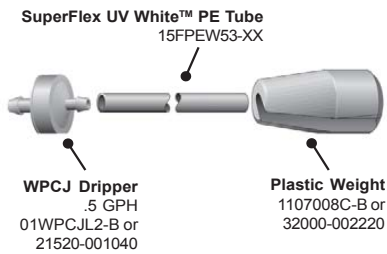

DRIPPER AND STAKE ASSEMBLIES

Plastic Weight Assemblies - 0.5 GPH

Pressure Compensating with Check Valve and Shut-Off Feature
Standard with Super Flex UV White PE Tubing

Item Number	Model Number	Tube Length	Pack Qty	Price Pack	Price Each
40201-013900	01PWAJLC2W-18	18"	25	19.75	0.79
40201-014000	01PWAJLC2W-24	24"	25	21.00	0.84
40201-014100	01PWAJLC2W-36	36"	25	22.50	0.90
40201-013000	01PWAWPC5W-48*	48"	25	29.50	1.18

* Assembled with WPC5 drifter.

NOTE: Sold in Pack Quantities ONLY