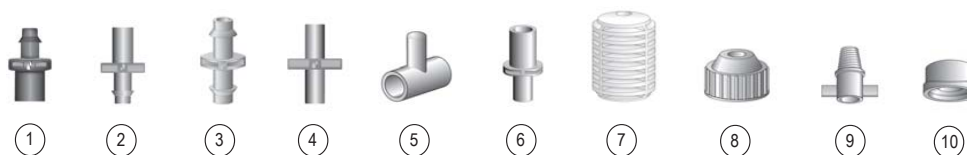

Assembly Components

Key	Item Number	Model Number	Description	Bag Qty	Price Bag	Price Each
1	63000-001953	03220W-B	Barb x Female Connector - White	25	3.50	0.14
2	63000-002073	03221W-B	Barb x Male Connector - White	25	3.50	0.14
3	63000-001355	031748W-B	Barb x Barb Connector	25	3.50	0.14
4	63000-001420	03208-B	Male x Male Connector	100	14.00	0.14
5	63000-002505	03302-B	Dan Retrofit Adapter - Female (adapts Netafim to Dan fitting)	25	8.25	0.33
6	63000-002610	03303-B	Micronet to Dan Adapter - Male (adapts Dan sprinkler to Netafim)	25	2.75	0.11
7	63000-002915	03330C-B	White Stabilizer Weight	25	9.50	0.38
8	63000-001210	03206-B	Micronet 1/2" Adapter for Pipe Thread	25	24.25	0.97
9	63000-002103	03228-B	Threaded Adapter (not for use with SpinNet Sprinklers)	25	9.50	0.38
10	78241-002820	58-AI-B	Grommet for use with Threaded Adapter	25	12.75	0.51