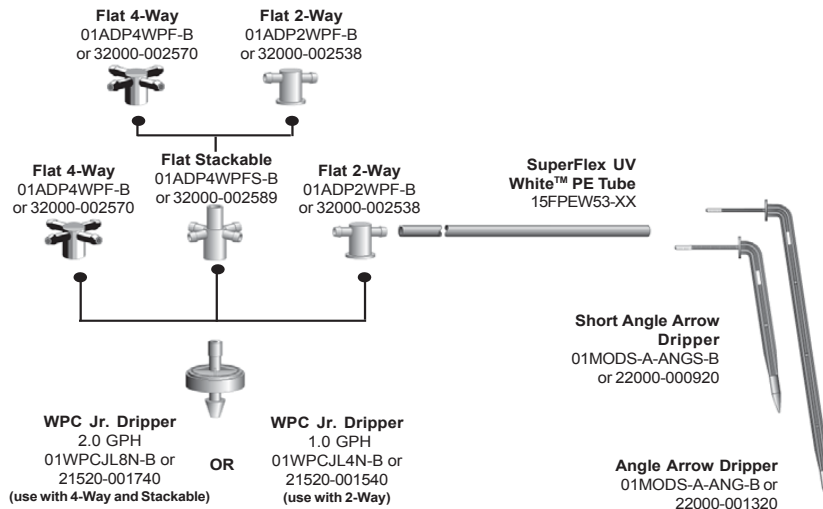

56

Toll Free: 800-246-3685
Phone: 402-246-3685
Fax: 402-246-2072

DRIPPER ASSEMBLIES

Multi-Outlet Dripper Assemblies

For complete assembly, order one **A** Manifold Assembly and one **B** Woodpecker Pressure Compensating Junior Dripper.

The flow per arrow dripper is equal to the dripper flow divided by the number of arrow drippers on that assembly. To ensure plants will receive equal water flow, use the same assemblies on each zone.

Flat 4-Way MOD Assemblies