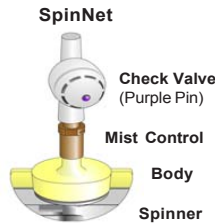

Used to connect Netafim sprinklers, misters, or foggers to Dan fittings

Item Number	Model Number	Bag Qty	Price Bag	Price Each
63000-002505	03302-B	25	8.25	0.33

January 1, 2008

SPRINKLER, MISTER & FOGGER ASSEMBLIES