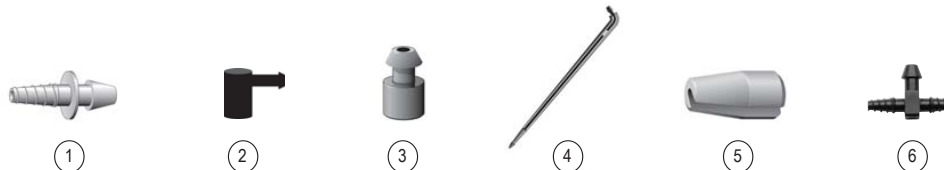

Item Number	Model Number	Nominal Flow (GPH)	Bag Quantity	Price Per Bag	Price Per 1,000
21020-001333	WPC5-250	0.5	250	107.50	430.00

NOTE: Drinker Sold in Bag Quantities ONLY

NOTES:

The nominal flow rate in liters per hour is indicated on the cap: 2, 3, 4 and 8.
The barbed outlet fits Super Flex UV White™ PE Tubing 15FPEW53.

January 1, 2008

COMPONENTS

Dripper and Spray Stake Assembly Components

Key	Item Number	Model Number	Description	Bag Qty	Price Bag	Price Each
1	32500-001125	1109006-B	5mm Insert Connector - Barb x Threaded	250	32.50	0.13
2	32000-002525	11002520-B	5mm Elbow	50	4.50	0.09
3	32000-002030	11WPCON-B	3mm Flex Tube Adapter (for nipple outlet drippers)	250	20.00	0.08
4	32000-001806	1101001-B	Angle Barbed Stake	250	32.50	0.13
5	32000-002220	1107008C-B	Red Plastic Weight with Shut-off Feature	25	6.75	0.27
6	32500-001335	11090552-B	5mm Tee Barb x Threaded x Threaded	250	42.50	0.17

Multi-Outlet Drinker Assembly Components

Key	Item Number	Model Number	Description	Bag Qty	Price Bag	Price Each
1	32000-002570	01ADP4WPF-B	Flat 4-Way Manifold	100	15.00	0.15
2	32000-002589	01ADP4WPF-S-B	Flat Stackable Manifold	100	15.00	0.15
3	32000-002538	01ADP2WPF-B	Flat 2-Way Manifold	100	19.00	0.19
4	32000-002440	01ADP4WP-B	Stackable Upright 4-Way Manifold	250	47.50	0.19
5	23000-001300	01MOD8-O-B	8-Way Multi-Outlet Drinker Manifold (non-PC)	250	262.50	1.05
6	22000-001320	01MODS-A-ANG-B	Angle Arrow Drinker (6 3/8" length)	100	19.00	0.19
7	22000-000920	01MODS-A-ANGS-B	Short Angle Arrow Drinker (3 3/4" length)	100	14.00	0.14
8	22000-001120	01MODS-ST-BK-B	Straight Arrow Drinker	100	19.00	0.19