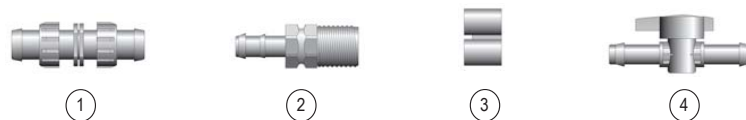

67

Toll Free: 800-246-3685

Phone: 402-246-3685

Fax: 402-246-2072

DRIPPERLINE AND PE TUBING FITTINGS

16mm (.520" - .540" I.D.), 17mm (.570" I.D.), and 18mm (.620" I.D.) Fittings and Connectors

Key	Item Number	Model Number	Description	Bag Qty	Price Bag	Price Each
1	32500-010720	H520IC-B	16mm Insert Coupling	50	17.00	0.34
	32500-003810	H540IC-B	17mm Insert Coupling	50	18.00	0.36
	32500-014215	H620IC-B	18mm Insert Coupling	100	46.00	0.46
2	32500-011330	H520IT3-B	16mm Insert Tee	100	74.00	0.74
	32500-004930	H540IT3-B	17mm Insert Tee	100	78.00	0.78
3	32500-012530	H520IE-B	16mm Elbow Insert Connector	100	60.00	0.60
	32500-005940	H540IE-B	17mm Elbow Insert Connector	100	72.00	0.72
4	32500-011020	H520IMA075-B	16mm Insert Adapter 3/4" MIPT	50	42.00	0.84
	32500-004492	H540IMA075-B	17mm Insert Adapter 3/4" MIPT	50	44.00	0.88
	32500-014150	M620IMA075-B	18mm Insert Adapter 3/4" MIPT	50	49.50	0.99
5	32500-013720	H520IAPVC-B	16mm Insert Adapter for PVC with grommet	50	75.50	1.51
	32500-013030	H620FIG8-B	16mm Figure 8 Line End	100	19.00	0.19
6	32500-014430	H800FIG8-B	17mm Figure 8 Line End	100	42.00	0.42
	00005-008960	58ISV520	16mm Inline Shut-Off Valve	1	-	2.31
7	00005-008970	58ISV600	17mm and 18mm Inline Shut-Off Valve	1	-	2.70

3/4" (.820" I.D.) Fittings and Connectors

Key	Item Number	Model Number	Description	Bag Qty	Price Bag	Price Each
1	32500-021700	H820ICR	3/4" Insert Coupling with Rings	100	121.00	1.21
2	32500-014827	H820IMA075-B	0.820" x 3/4" MPT Insert Adapter	50	51.00	1.02
3	78241-002500	58AP8900	3/4" Figure 8 Line End	1	-	1.17
4	00005-008990	58ISV820	3/4" Inline Shut-off Valve	1	-	4.50