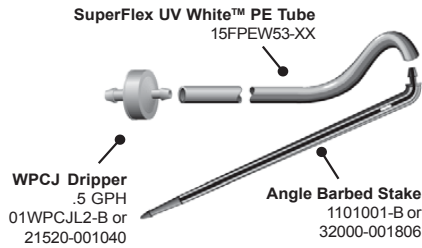

Drifter Stake Assemblies - 0.5 GPH

Pressure Compensating with CNL Check Valve Feature
Standard with Super Flex UV White PE Tubing

Item Number	Model Number	Tube Length	Pack Qty	Price Pack	Price Each
40201-020600	01WPCJL2AW-24	24"	25	17.50	0.70
40201-020700	01WPCJL2AW-30	30"	25	18.50	0.74
40201-021000	01WPCJL2AW-36	36"	25	19.25	0.77

1.0 and 2.0 GPH also available.

NOTE: Sold in Pack Quantities ONLY

January 1, 2008

SCHUMACHER IRRIGATION, INC.
Your Irrigation Superstore
Email: irrigate@schumacherirrigation.com
www.schumacherirrigation.com

56

Toll Free: 800-246-3685
Phone: 402-246-3685
Fax: 402-246-2072