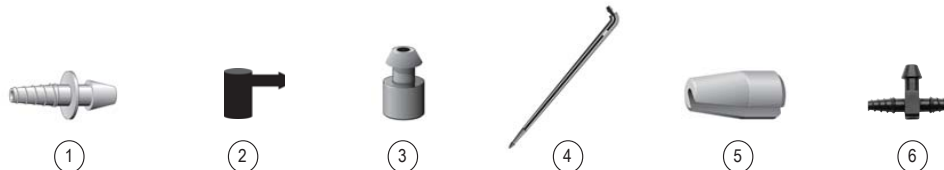

Item Number	Model Number	Nominal Flow (GPH)	Bag Quantity	Price Per Bag	Price Per 1,000
21020-001333	WPC5-250	0.5	250	107.50	430.00

NOTE: Drinker Sold in Bag Quantities ONLY

NOTES:

The nominal flow rate in liters per hour is indicated on the cap: 2, 3, 4 and 8.
The barbed outlet fits Super Flex UV White™ PE Tubing 15FPEW53.

COMPONENTS

Dripper and Spray Stake Assembly Components

Key	Item Number	Model Number	Description	Bag Qty	Price Bag	Price Each
1	32500-001125	1109006-B	5mm Insert Connector - Barb x Threaded	250	32.50	0.13
2	32000-002525	11002520-B	5mm Elbow	50	4.50	0.09
3	32000-002030	11WPCON-B	3mm Flex Tube Adapter (for nipple outlet drippers)	250	20.00	0.08
4	32000-001806	1101001-B	Angle Barbed Stake	250	32.50	0.13
5	32000-002220	1107008C-B	Red Plastic Weight with Shut-off Feature	25	6.75	0.27
6	32500-001335	11090552-B	5mm Tee Barb x Threaded x Threaded	250	42.50	0.17