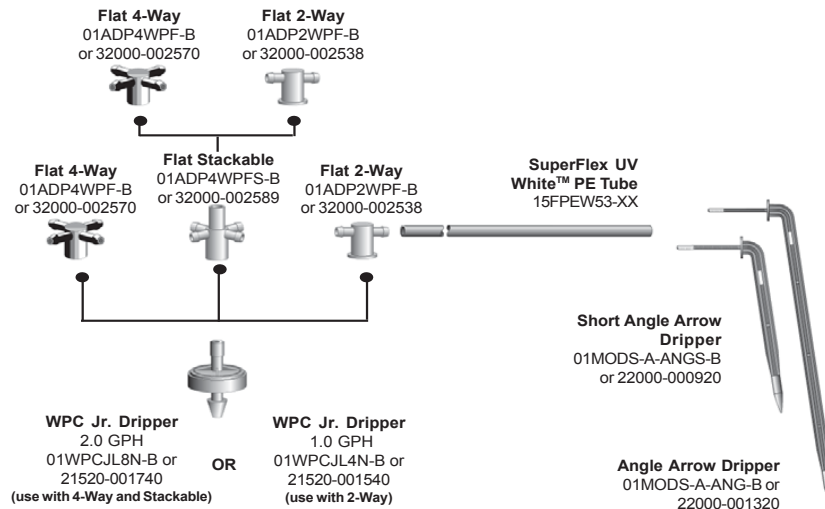

1.0 and 2.0 GPH also available.

NOTE: Sold in Pack Quantities ONLY

January 1, 2008

DRIPPER ASSEMBLIES

Multi-Outlet Dripper Assemblies

For complete assembly, order one **A** Manifold Assembly and one **B** Woodpecker Pressure Compensating Junior Dripper.

The flow per arrow dripper is equal to the dripper flow divided by the number of arrow drippers on that assembly. To ensure plants will receive equal water flow, use the same assemblies on each zone.

Flat 4-Way MOD Assemblies