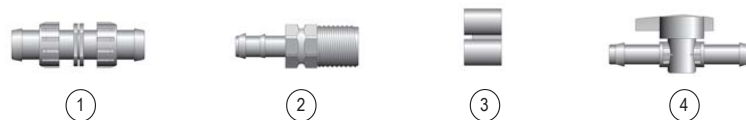

67

Toll Free: 800-246-3685
Phone: 402-246-3685
Fax: 402-246-2072

DRIPPERLINE AND PE TUBING FITTINGS

16mm (.520" - .540" I.D.), 17mm (.570" I.D.), and 18mm (.620" I.D.) Fittings and Connectors

Key	Item Number	Model Number	Description	Bag Qty	Price Bag	Price Each
1	32500-010720	H520IC-B	16mm Insert Coupling	50	17.00	0.34
	32500-003810	H540IC-B	17mm Insert Coupling	50	18.00	0.36
	32500-014215	H620IC-B	18mm Insert Coupling	100	46.00	0.46
2	32500-011330	H520IT3-B	16mm Insert Tee	100	74.00	0.74
	32500-004930	H540IT3-B	17mm Insert Tee	100	78.00	0.78
3	32500-012530	H520IE-B	16mm Elbow Insert Connector	100	60.00	0.60
	32500-005940	H540IE-B	17mm Elbow Insert Connector	100	72.00	0.72
4	32500-011020	H520IMA075-B	16mm Insert Adapter 3/4" MIPT	50	42.00	0.84
	32500-004492	H540IMA075-B	17mm Insert Adapter 3/4" MIPT	50	44.00	0.88
	32500-014150	M620IMA075-B	18mm Insert Adapter 3/4" MIPT	50	49.50	0.99
5	32500-013720	H520IAPVC-B	16mm Insert Adapter for PVC with grommet	50	75.50	1.51
	32500-013030	H620FIG8-B	16mm Figure 8 Line End	100	19.00	0.19
6	32500-014430	H800FIG8-B	17mm Figure 8 Line End	100	42.00	0.42
	00005-008960	58ISV520	16mm Inline Shut-Off Valve	1	-	2.31
7	00005-008970	58ISV600	17mm and 18mm Inline Shut-Off Valve	1	-	2.70

3/4" (.820" I.D.) Fittings and Connectors

Key	Item Number	Model Number	Description	Bag Qty	Price Bag	Price Each
1	32500-021700	H820ICR	3/4" Insert Coupling with Rings	100	121.00	1.21
2	32500-014827	H820IMA075-B	0.820" x 3/4" MPT Insert Adapter	50	51.00	1.02
3	78241-002500	58AP8900	3/4" Figure 8 Line End	1	-	1.17
4	00005-008990	58ISV820	3/4" Inline Shut-off Valve	1	-	4.50