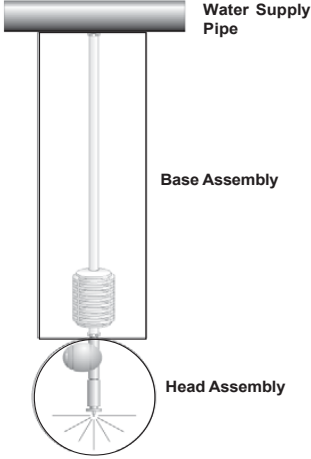

SPRINKLER, MISTER & FOGGER ASSEMBLIES

ORDERING GUIDELINES

Ordering Netafim sprinkler, mister and fogger assemblies is a simple two step process:

1. Select a Sprinkler, Mister or Fogger head based on application:
  - Watering: Sprinkler
  - Germinating: Mister
  - Humidifying or Cooling: Fogger
2. Select a Base Assembly based on the type of pipe used to supply water:
  - Polyethylene
  - Threaded Pipe
  - Adapt to Dan Hanging Assemblies

The assembly is shipped as two parts (Head Assembly and Base Assembly) to be connected by the installer in the greenhouse.

Sprinklers and Misters: Use a 35 psi regulator and a 120 mesh filter.
Foggers: Use a 65 psi regulator and a 140 mesh filter.

Example of installed final assembly: