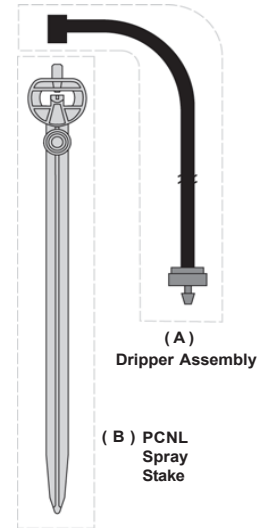

SPRAY STAKE ASSEMBLIES

PCNL Spray Stake Assemblies - 3.2 GPH Plum

Pressure Compensating - Standard with Flex PE Tubing

For complete assembly: Order one (A) Dripper Assembly and one (B) PCNL Spray Stake

	Item Number	Model Number	Tube Length	Pack Qty	Price Pack	Price Each
A	40201-002020	01PSD032-36B	36"	25	15.25	0.61
A	40201-024700	01PSD032-48B	48"	25	16.50	0.66
B	22500-002030	01PSDS-PL1-B	-	50	11.50	0.23

Minimum operating pressure - 22 psi.

NOTE: Sold in Pack Quantities ONLY

PCNL Spray Stake Assemblies - 6.6 GPH Grey

Pressure Compensating - Standard with Flex PE Tubing

For complete assembly: Order one (A) Dripper Assembly and one (B) PCNL Spray Stake

	Item Number	Model Number	Pattern	Tube Length	Pack Qty	Price Pack	Price Each
A	40201-002320	01PSD066-36B	-	36"	25	15.25	0.61
A	40201-024800	01PSD066-48B	-	48"	25	16.50	0.66
B	22500-002130	01PSDS-GY1-B	Single	-	50	11.50	0.23
A	40201-002320	01PSD066-36B	-	36"	25	15.25	0.61
A	40201-024800	01PSD066-48B	-	48"	25	16.50	0.66
B	22500-002230	01PSDS-GY2-B	Double	-	50	11.50	0.23

Minimum operating pressure - 22 psi.

NOTE: Sold in Pack Quantities ONLY

Spray Stakes

Non-Pressure Compensating

Item Number	Model Number	Description	Bag Qty	Price Bag	Price Each
22500-001030	01SSYL-B	Yellow Stake 3.0 GPH	100	16.00	0.16
22500-001120	01SSGN-B	Green Stake 5.0 GPH	100	16.00	0.16
22500-001220	01SSBK-B	Black Stake 7.0 GPH	100	16.00	0.16

NOTE: Sold in Bag Quantities ONLY

Netafim

Flex Black Polyethylene (PE) Tubing (5/3 mm)

Item Number	Model Number	Description	Coil Length	Price Coil (Ea)	Price Per 1000'
40001-002000	15FPE53	Flex Black PE Tubing 5/3mm	3,000'	132.93	44.31
40001-001980	15FPE53-1000	Flex Black PE Tubing 5/3mm	1,000'	44.31	44.31

Pre-Cut Flex Black Polyethylene (PE) Tubing (5/3 mm)

Item Number	Model Number	Length	Pack Qty	Price Pack	Price Each
40001-001300	15FPE53-36	36"	25	5.75	0.23
40001-001400	15FPE53-48	48"	25	7.75	0.31

NOTE: Sold in Pack Quantities ONLY

January 1, 2008

SCHUMACHER IRRIGATION, INC.
Your Irrigation Superstore
Email: irrigate@schumacherirrigation.com
www.schumacherirrigation.com

55

Toll Free: 800-246-3685
Phone: 402-246-3685
Fax: 402-246-2072