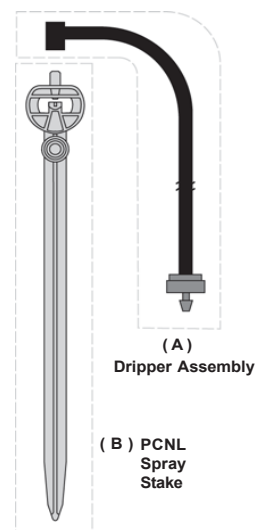

SPRAY STAKE ASSEMBLIES

PCNL Spray Stake Assemblies - 3.2 GPH Plum

Pressure Compensating - Standard with Flex PE Tubing

For complete assembly: Order one (A) Dripper Assembly and one (B) PCNL Spray Stake

	Item Number	Model Number	Tube Length	Pack Qty	Price Pack	Price Each
A	40201-002020	01PSD032-36B	36"	25	15.25	0.61
A	40201-024700	01PSD032-48B	48"	25	16.50	0.66
B	22500-002030	01PSDS-PL1-B	-	50	11.50	0.23

Minimum operating pressure - 22 psi.

NOTE: Sold in Pack Quantities ONLY

PCNL Spray Stake Assemblies - 6.6 GPH Grey

Pressure Compensating - Standard with Flex PE Tubing

For complete assembly: Order one (A) Dripper Assembly and one (B) PCNL Spray Stake

	Item Number	Model Number	Pattern	Tube Length	Pack Qty	Price Pack	Price Each
A	40201-002320	01PSD066-36B	-	36"	25	15.25	0.61
A	40201-024800	01PSD066-48B	-	48"	25	16.50	0.66
B	22500-002130	01PSDS-GY1-B	Single	-	50	11.50	0.23
A	40201-002320	01PSD066-36B	-	36"	25	15.25	0.61
A	40201-024800	01PSD066-48B	-	48"	25	16.50	0.66
B	22500-002230	01PSDS-GY2-B	Double	-	50	11.50	0.23

Minimum operating pressure - 22 psi.

NOTE: Sold in Pack Quantities ONLY

Spray Stakes

Non-Pressure Compensating

Item Number	Model Number	Description	Bag Qty	Price Bag	Price Each
22500-001030	01SSYL-B	Yellow Stake 3.0 GPH	100	16.00	0.16
22500-001120	01SSGN-B	Green Stake 5.0 GPH	100	16.00	0.16
22500-001220	01SSBK-B	Black Stake 7.0 GPH	100	16.00	0.16

NOTE: Sold in Bag Quantities ONLY

Netafim

Flex Black Polyethylene (PE) Tubing (5/3 mm)

Item Number	Model Number	Description	Coil Length	Price Coil (Ea)	Price Per 1000'
40001-002000	15FPE53	Flex Black PE Tubing 5/3mm	3,000'	132.93	44.31
40001-001980	15FPE53-1000	Flex Black PE Tubing 5/3mm	1,000'	44.31	44.31

Pre-Cut Flex Black Polyethylene (PE) Tubing (5/3 mm)

Item Number	Model Number	Length	Pack Qty	Price Pack	Price Each
40001-001300	15FPE53-36	36"	25	5.75	0.23
40001-001400	15FPE53-48	48"	25	7.75	0.31

NOTE: Sold in Pack Quantities ONLY

January 1, 2008

SCHUMACHER IRRIGATION, INC.
Your Irrigation Superstore
Email: irrigate@schumacherirrigation.com
www.schumacherirrigation.com

55

Toll Free: 800-246-3685
Phone: 402-246-3685
Fax: 402-246-2072