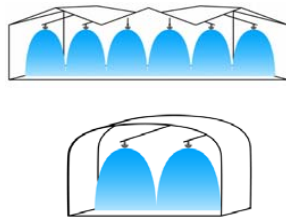

NOTE: All Head Assemblies are standard with Check Valve
Flow indicated is at 30 psi

Single Bench Solutions

Bench Width	Spacing Between Sprinklers	Height Above Crop 2'	Height Above Crop 4'
4 ft.	3 ft.	VS-GN	VS-GN
5 ft.	3 ft.	VS-GN	VS-GN
6 ft.	3 ft.	VS-GN	VS-GN

One Line Solutions for Single Bay or Quonset

Bench Width	Spacing Between Sprinklers	Height Above Crop 2'	Height Above Crop 4'	Height Above Crop 6'
12 ft.	3 ft.	SN-RRGY	SN-YBGY	SN-YBGY
14 ft.	3 ft.	SN-RRGY	SN-YBGY	SN-YBGY
16 ft.	3 ft.	SN-RRGN	SN-YBGY	SN-YBGY
18 ft.	3 ft.	SN-RRGN	SN-RRGN	SN-YBGY
20 ft.	3 ft.	SN-RRGN	SN-RRGN	SN-BBGN
22 ft.	3 ft.	-	SN-RRGN	SN-BBGN
24 ft.	3 ft.	-	SN-RRGN	SN-BBGN

Two Line Solutions for Single Bay or Quonset

Bay Width	Spacing Between Sprinklers	Spacing Between Sprinkler Lines	Height Above Crop 2'	Height Above Crop 4'	Height Above Crop 6'
24 ft.	3 ft.	12 ft.	SN-RRGY	SN-RRGY	SN-RRGY
26 ft.	3 ft.	13 ft.	SN-RRGY	SN-RRGY	SN-RRGY
28 ft.	3 ft.	14 ft.	SN-RRGY	SN-RRGY	SN-RRGY
30 ft.	3 ft.	15 ft.	SN-RRGY	SN-RRGY	SN-RRGY
32 ft.	3 ft.	16 ft.	SN-RRGN	SN-RRGY	SN-RRGY
34 ft.	3 ft.	17 ft.	SN-RRGN	SN-RRGN	-
36 ft.	3 ft.	18 ft.	SN-RRGN	SN-RRGN	-