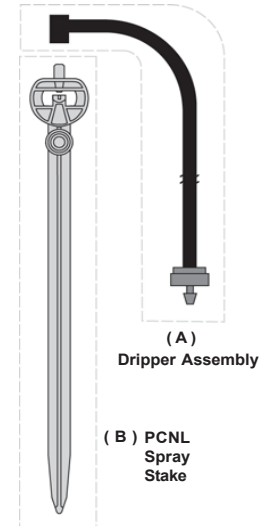

SPRAY STAKE ASSEMBLIES

PCNL Spray Stake Assemblies - 3.2 GPH Plum

Pressure Compensating - Standard with Flex PE Tubing

For complete assembly: Order one (A) Dripper Assembly and one (B) PCNL Spray Stake

	Item Number	Model Number	Tube Length	Pack Qty	Price Pack	Price Each
A	40201-002020	01PSD032-36B	36"	25	15.25	0.61
A	40201-024700	01PSD032-48B	48"	25	16.50	0.66
B	22500-002030	01PSDS-PL1-B	-	50	11.50	0.23

Minimum operating pressure - 22 psi.

NOTE: Sold in Pack Quantities ONLY

PCNL Spray Stake Assemblies - 6.6 GPH Grey

Pressure Compensating - Standard with Flex PE Tubing

For complete assembly: Order one (A) Dripper Assembly and one (B) PCNL Spray Stake

	Item Number	Model Number	Pattern	Tube Length	Pack Qty	Price Pack	Price Each
A	40201-002320	01PSD066-36B	-	36"	25	15.25	0.61
A	40201-024800	01PSD066-48B	-	48"	25	16.50	0.66
B	22500-002130	01PSDS-GY1-B	Single	-	50	11.50	0.23
A	40201-002320	01PSD066-36B	-	36"	25	15.25	0.61
A	40201-024800	01PSD066-48B	-	48"	25	16.50	0.66
B	22500-002230	01PSDS-GY2-B	Double	-	50	11.50	0.23

Minimum operating pressure - 22 psi.

NOTE: Sold in Pack Quantities ONLY

Spray Stakes

Non-Pressure Compensating

Item Number	Model Number	Description	Bag Qty	Price Bag	Price Each
22500-001030	01SSYL-B	Yellow Stake 3.0 GPH	100	16.00	0.16
22500-001120	01SSGN-B	Green Stake 5.0 GPH	100	16.00	0.16
22500-001220	01SSBK-B	Black Stake 7.0 GPH	100	16.00	0.16

NOTE: Sold in Bag Quantities ONLY

Netafim

Flex Black Polyethylene (PE) Tubing (5/3 mm)

Item Number	Model Number	Description	Coil Length	Price Coil (Ea)	Price Per 1000'
40001-002000	15FPE53	Flex Black PE Tubing 5/3mm	3,000'	132.93	44.31
40001-001980	15FPE53-1000	Flex Black PE Tubing 5/3mm	1,000'	44.31	44.31

Pre-Cut Flex Black Polyethylene (PE) Tubing (5/3 mm)

Item Number	Model Number	Length	Pack Qty	Price Pack	Price Each
40001-001300	15FPE53-36	36"	25	5.75	0.23
40001-001400	15FPE53-48	48"	25	7.75	0.31

NOTE: Sold in Pack Quantities ONLY

January 1, 2008

SCHUMACHER IRRIGATION, INC.
Your Irrigation Superstore
Email: irrigate@schumacherirrigation.com
www.schumacherirrigation.com

55

Toll Free: 800-246-3685
Phone: 402-246-3685
Fax: 402-246-2072