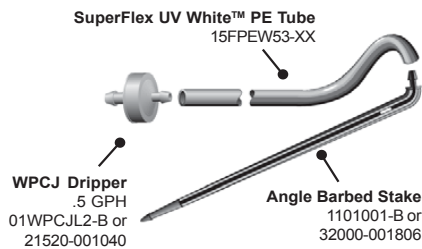

Drifter Stake Assemblies - 0.5 GPH

Pressure Compensating with CNL Check Valve Feature
Standard with Super Flex UV White PE Tubing

Item Number	Model Number	Tube Length	Pack Qty	Price Pack	Price Each
40201-020600	01WPCJL2AW-24	24"	25	17.50	0.70
40201-020700	01WPCJL2AW-30	30"	25	18.50	0.74
40201-021000	01WPCJL2AW-36	36"	25	19.25	0.77

1.0 and 2.0 GPH also available.

NOTE: Sold in Pack Quantities ONLY

January 1, 2008