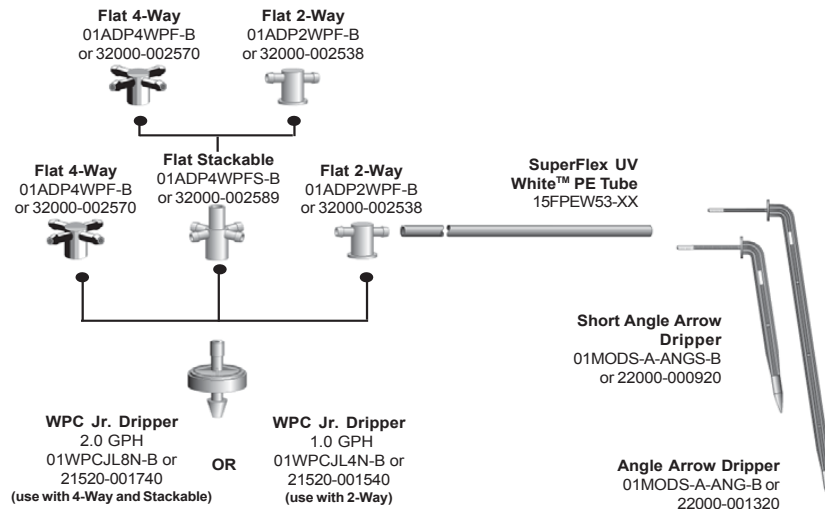

56

Toll Free: 800-246-3685
Phone: 402-246-3685
Fax: 402-246-2072

DRIPPER ASSEMBLIES

Multi-Outlet Dripper Assemblies

For complete assembly, order one **A** Manifold Assembly and one **B** Woodpecker Pressure Compensating Junior Dripper.

The flow per arrow dripper is equal to the dripper flow divided by the number of arrow drippers on that assembly. To ensure plants will receive equal water flow, use the same assemblies on each zone.

Flat 4-Way MOD Assemblies