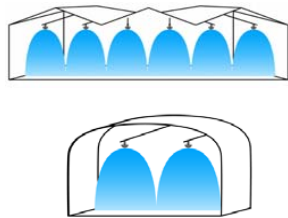

NOTE: All Head Assemblies are standard with Check Valve
Flow indicated is at 30 psi

Single Bench Solutions

Bench Width	Spacing Between Sprinklers	Height Above Crop 2'	Height Above Crop 4'
4 ft.	3 ft.	VS-GN	VS-GN
5 ft.	3 ft.	VS-GN	VS-GN
6 ft.	3 ft.	VS-GN	VS-GN

One Line Solutions for Single Bay or Quonset

Bench Width	Spacing Between Sprinklers	Height Above Crop 2'	Height Above Crop 4'	Height Above Crop 6'
12 ft.	3 ft.	SN-RRGY	SN-YBGY	SN-YBGY
14 ft.	3 ft.	SN-RRGY	SN-YBGY	SN-YBGY
16 ft.	3 ft.	SN-RRGN	SN-YBGY	SN-YBGY
18 ft.	3 ft.	SN-RRGN	SN-RRGN	SN-YBGY
20 ft.	3 ft.	SN-RRGN	SN-RRGN	SN-BBGN
22 ft.	3 ft.	-	SN-RRGN	SN-BBGN
24 ft.	3 ft.	-	SN-RRGN	SN-BBGN

Two Line Solutions for Single Bay or Quonset

Bay Width	Spacing Between Sprinklers	Spacing Between Sprinkler Lines	Height Above Crop 2'	Height Above Crop 4'	Height Above Crop 6'
24 ft.	3 ft.	12 ft.	SN-RRGY	SN-RRGY	SN-RRGY
26 ft.	3 ft.	13 ft.	SN-RRGY	SN-RRGY	SN-RRGY
28 ft.	3 ft.	14 ft.	SN-RRGY	SN-RRGY	SN-RRGY
30 ft.	3 ft.	15 ft.	SN-RRGY	SN-RRGY	SN-RRGY
32 ft.	3 ft.	16 ft.	SN-RRGN	SN-RRGY	SN-RRGY
34 ft.	3 ft.	17 ft.	SN-RRGN	SN-RRGN	-
36 ft.	3 ft.	18 ft.	SN-RRGN	SN-RRGN	-