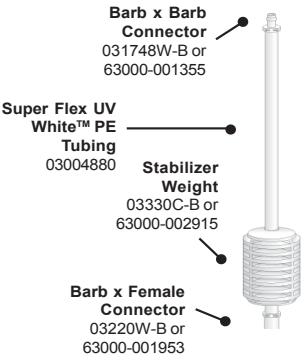

BASE ASSEMBLIES

Hanging Sprinkler, Mister or Fogger Assembly
For Connection to Polyethylene (PE) Pipe

Item Number	Model Number	Tube Length	Pack Qty	Price Pack	Price Each
63000-004070	0300HSAC-12-B	12"	25	34.25	1.37
63000-004460	0300HSAC-18-B	18"	25	36.00	1.44
63000-005870	0300HSAC-24-B	24"	25	37.75	1.51
63000-006460	0300HSAC-30-B	30"	25	39.00	1.56
63000-007170	0300HSAC-36-B	36"	25	40.75	1.63
63000-008361	0300HSAC-48-B	48"	25	43.75	1.75
63000-008461	0300HSAC-48X-B	Extension*	25	23.50	0.94

Item Number	Model Number	Tube Length	Carton Qty	Price per Ctn	Price Each
63000-004060	0300HSAC-12	12"	200	236.00	1.18
63000-004450	0300HSAC-18	18"	200	246.00	1.23
63000-005860	0300HSAC-24	24"	200	258.00	1.29
63000-006450	0300HSAC-30	30"	150	202.50	1.35
63000-007160	0300HSAC-36	36"	150	213.00	1.42
63000-008350	0300HSAC-48	48"	150	232.50	1.55
63000-008450	0300HSAC-48X	Extension*	500	365.00	0.73

NOTE: Sold in Pack or Carton Quantities ONLY
* For Creating Tube Lengths over 48"

1/2" Adapter

For Pipe Thread

Item Number	Model Number	Bag Qty	Price Bag	Price Each
63000-001210	03206-B	25	24.25	0.97

Dan Retrofit Adapter

Used to connect Netafim sprinklers, misters, or foggers to Dan fittings

Item Number	Model Number	Bag Qty	Price Bag	Price Each
63000-002505	03302-B	25	8.25	0.33

January 1, 2008