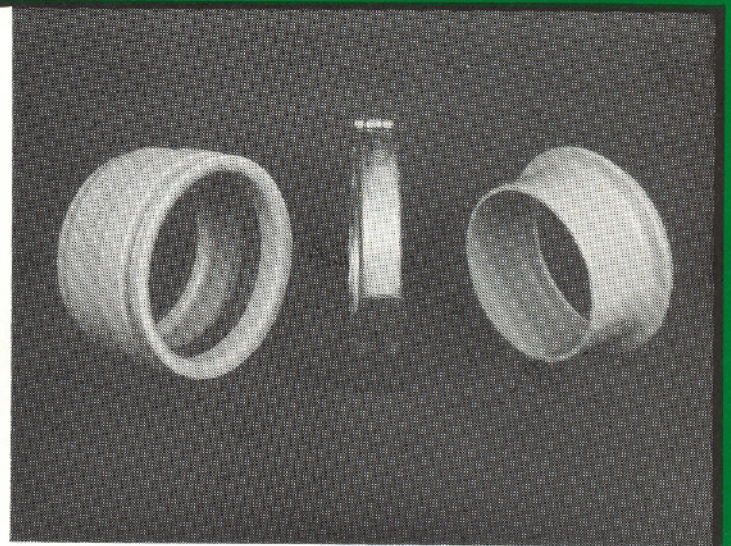

## THE SCHUMACHER PACKAGE

Weld on heat treated couplers of high tensile 356 alloy assure no slip and high pressure reliability. Available in 6" - 12" sizes and interchangeable with most steel couplers.

Extra heavy duty steel ringlock clamps for positive connections of pressure main line.

"T" blanks, elbow blanks, and weld cones mean custom fabrication the way you want it — either at the factory or in the field.