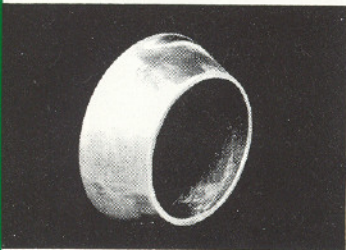

## THE SCHUMACHER PACKAGE

Weld on heat treated couplers of high tensile 356 alloy assure no slip and high pressure reliability. Available in 6" - 12" sizes and interchangeable with most steel couplers.

Extra heavy duty steel ringlock clamps for positive connections of pressure main line.

"T" blanks, elbow blanks, and weld cones mean custom fabrication the way you want it — either at the factory or in the field.